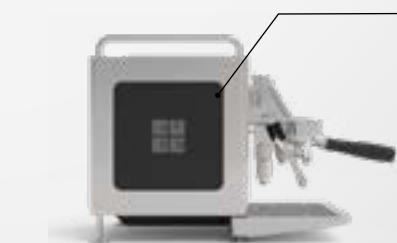

It's possible to customize the central box with special colours and/or your own logo.